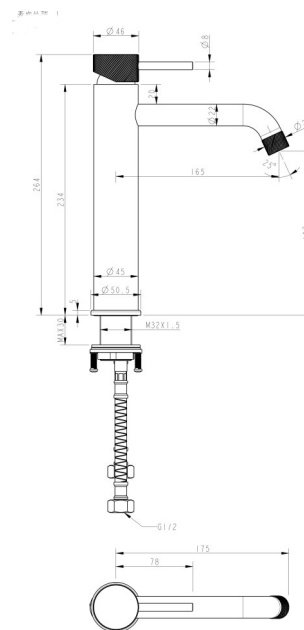

**CIOSO CURVED SPOUT MID RISE VESSEL MIXER
 KNURLED HANDLE & AERATOR ROSA
 10157ROKN**

- Available in 6 finishes
- PVD finish
- Curved spout
- Knurled handle & aerator
- 15 year warranty
- Wels Rating 5 Star 6 LPM
- Maximum operating pressure 500kpa
- Minimum operating pressure 150kpa
- Maximum water temperature 80 degrees
- Must be installed by a licensed plumber
- Isolation stops must be installed inline before flex connectors

All specifications are correct at time of print. Changes may be made without notification. Sizes & finish may differ from website image. Use product for all installation rough ins, as tech drawing is a guide and may differ slightly.