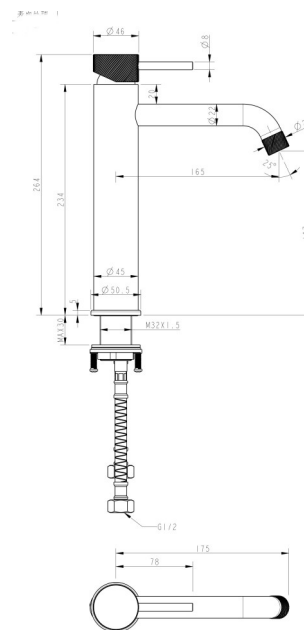

**CIOSO CURVED SPOUT MID RISE VESSEL MIXER  
 KNURLED HANDLE & AERATOR BRUSHED NICKEL  
 10157NPKN**

- Available in 6 finishes
- Electroplate finish
- Curved spout
- Knurled handle & aerator
- 15 year warranty
- Wels Rating 5 Star 6 LPM
- Maximum operating pressure 500kpa
- Minimum operating pressure 150kpa
- Maximum water temperature 80 degrees
- Must be installed by a licensed plumber
- Isolation stops must be installed inline before flex connectors

All specifications are correct at time of print. Changes may be made without notification. Sizes & finish may differ from website image. Use product for all installation rough ins, as tech drawing is a guide and may differ slightly.