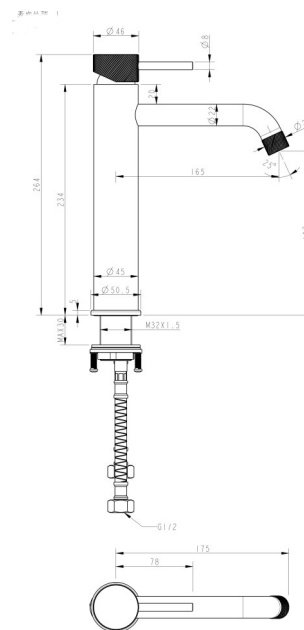

**CIOSO CURVED SPOUT MID RISE VESSEL MIXER
 KNURLED HANDLE & AERATOR GUN METAL
 10157GMKN**

- Available in 6 finishes
- PVD finish
- Curved spout
- Knurled handle & aerator
- 15 year warranty
- Wels Rating 5 Star 6 LPM
- Maximum operating pressure 500kpa
- Minimum operating pressure 150kpa
- Maximum water temperature 80 degrees
- Must be installed by a licensed plumber
- Isolation stops must be installed inline before flex connectors

All specifications are correct at time of print. Changes may be made without notification. Sizes & finish may differ from website image. Use product for all installation rough ins, as tech drawing is a guide and may differ slightly.