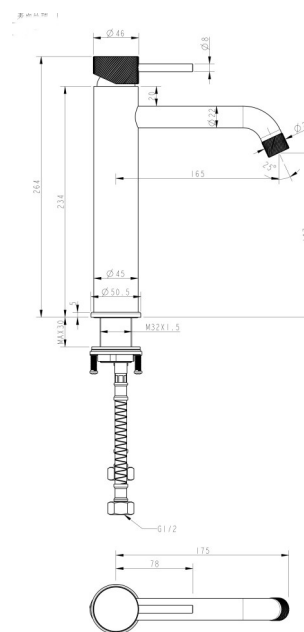

**CIOSO CURVED SPOUT MID RISE VESSEL MIXER
 KNURLED HANDLE & AERATOR CHROME
 10157CPKN**

- Available in 6 finishes
- Chrome finish
- Curved spout
- Knurled handle & aerator
- 15 year warranty
- Wels Rating 5 Star 6 LPM
- Maximum operating pressure 500kpa
- Minimum operating pressure 150kpa
- Maximum water temperature 80 degrees
- Must be installed by a licensed plumber
- Isolation stops must be installed inline before flex connectors

All specifications are correct at time of print. Changes may be made without notification. Sizes & finish may differ from website image. Use product for all installation rough ins, as tech drawing is a guide and may differ slightly.