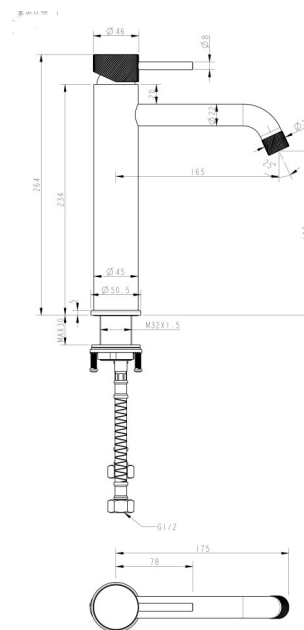

**CIOSO CURVED SPOUT MID RISE VESSEL MIXER  
 KNURLED HANDLE & AERATOR MATTE BLACK  
 10157BLKN**

- Available in 6 finishes
- Electroplate finish
- Curved spout
- Knurled handle & aerator
- 15 year warranty
- Wels Rating 5 Star 6 LPM
- Maximum operating pressure 500kpa
- Minimum operating pressure 150kpa
- Maximum water temperature 80 degrees
- Must be installed by a licensed plumber
- Isolation stops must be installed inline before flex connectors

All specifications are correct at time of print. Changes may be made without notification. Sizes & finish may differ from website image. Use product for all installation rough ins, as tech drawing is a guide and may differ slightly.