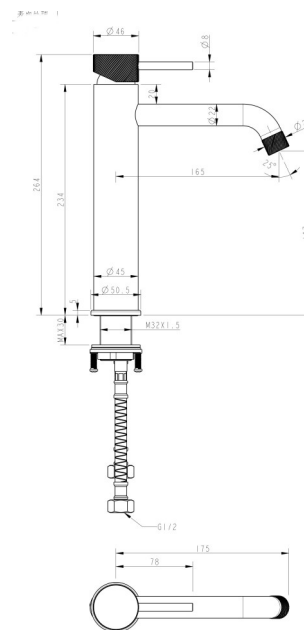

**CIOSO CURVED SPOUT MID RISE VESSEL MIXER
 KNURLED HANDLE & AERATOR MODERN BRASS
 10157BBKN**

- Available in 6 finishes
- PVD finish
- Curved spout
- Knurled handle & aerator
- 15 year warranty
- Wels Rating 5 Star 6 LPM
- Maximum operating pressure 500kpa
- Minimum operating pressure 150kpa
- Maximum water temperature 80 degrees
- Must be installed by a licensed plumber
- Isolation stops must be installed inline before flex connectors

All specifications are correct at time of print. Changes may be made without notification. Sizes & finish may differ from website image. Use product for all installation rough ins, as tech drawing is a guide and may differ slightly.