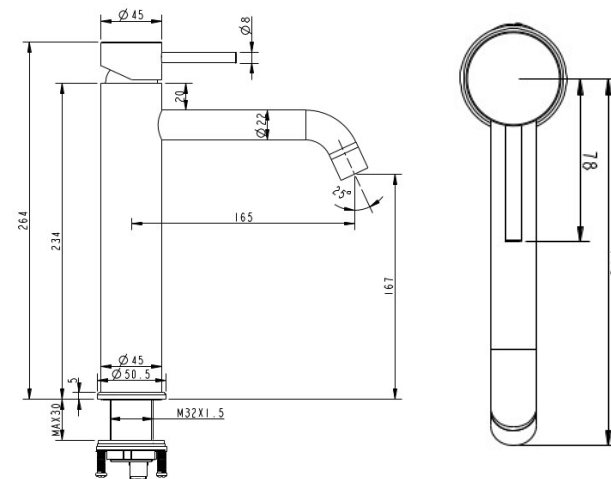

**CIOSO CURVED SPOUT MID RISE VESSEL MIXER
MODERN BRASS
10157BBCU**

- Available in 6 finishes
- PVD finish
- Curved spout
- 15 year warranty
- Wels Rating 5 Star 6 LPM
- Maximum operating pressure 500kpa
- Minimum operating pressure 150kpa
- Maximum water temperature 80 degrees
- Must be installed by a licensed plumber
- Isolation stops must be installed inline before flex connectors

All specifications are correct at time of print. Changes may be made without notification. Sizes & finish may differ from website image. Use product for all installation rough ins, as tech drawing is a guide and may differ slightly.