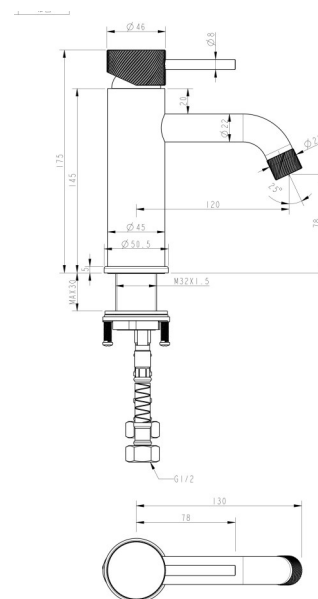

**CIOSO CURVED SPOUT BASIN MIXER
 KNURLED HANDLE & AERATOR ROSA
 10156ROKN**

- Available in 6 finishes
- PVD finish
- Knurled handle & aerator
- Curved spout
- 15 year warranty
- Wels Rating 5 Star 6 LPM
- Maximum operating pressure 500kpa
- Minimum operating pressure 150kpa
- Maximum water temperature 80 degrees
- Must be installed by a licensed plumber
- Isolation stops must be installed inline before flex connectors

All specifications are correct at time of print. Changes may be made without notification. Sizes & finish may differ from website image. Use product for all installation rough ins, as tech drawing is a guide and may differ slightly.