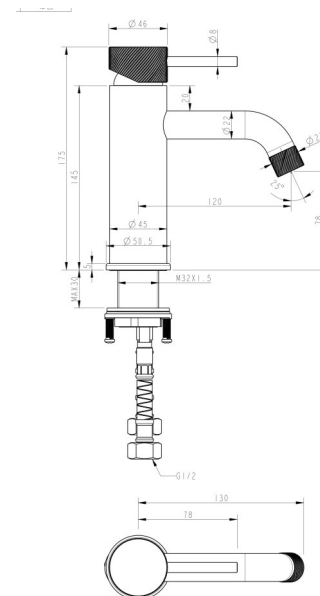

**CIOSO CURVED SPOUT BASIN MIXER
 KNURLED HANDLE & AERATOR BRUSHED NICKEL
 10156NPKN**

- Available in 6 finishes
- Electroplate finish
- Knurled handle & aerator
- Curved spout
- 15 year warranty
- Wels Rating 5 Star 6 LPM
- Maximum operating pressure 500kpa
- Minimum operating pressure 150kpa
- Maximum water temperature 80 degrees
- Must be installed by a licensed plumber
- Isolation stops must be installed inline before flex connectors

All specifications are correct at time of print. Changes may be made without notification. Sizes & finish may differ from website image. Use product for all installation rough ins, as tech drawing is a guide and may differ slightly.