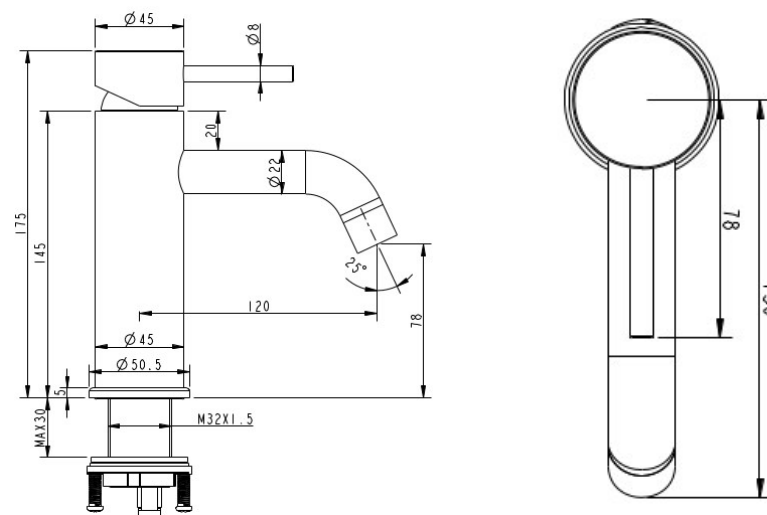

CIOSO CURVED SPOUT BASIN MIXER
BRUSHED NICKEL
10156NPCU

- Available in 6 finishes
- Electroplate finish
- Curved spout
- 15 year warranty
- Wels Rating 5 Star 6 LPM
- Maximum operating pressure 500kpa
- Minimum operating pressure 150kpa
- Maximum water temperature 80 degrees
- Must be installed by a licensed plumber
- Isolation stops must be installed inline before flex connectors

All specifications are correct at time of print. Changes may be made without notification. Sizes & finish may differ from website image. Use product for all installation rough ins, as tech drawing is a guide and may differ slightly.