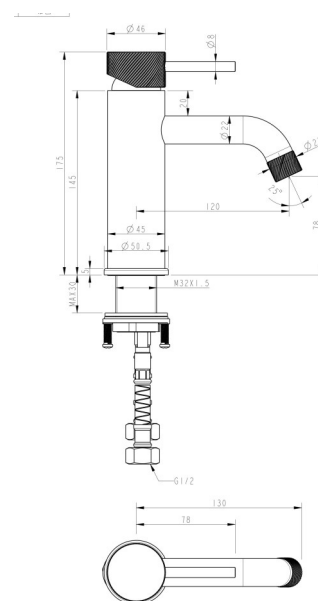

**CIOSO CURVED SPOUT BASIN MIXER
 KNURLED HANDLE & AERATOR GUN METAL
 10156GMKN**

- Available in 6 finishes
- PVD finish
- Knurled handle & aerator
- Curved spout
- 15 year warranty
- Wels Rating 5 Star 6 LPM
- Maximum operating pressure 500kpa
- Minimum operating pressure 150kpa
- Maximum water temperature 80 degrees
- Must be installed by a licensed plumber
- Isolation stops must be installed inline before flex connectors

All specifications are correct at time of print. Changes may be made without notification. Sizes & finish may differ from website image. Use product for all installation rough ins, as tech drawing is a guide and may differ slightly.