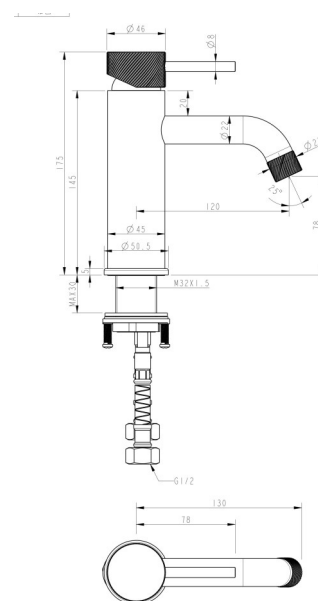

**CIOSO CURVED SPOUT BASIN MIXER
 KNURLED HANDLE & AERATOR CHROME
 10156BBKN**

- Available in 6 finishes
- Chrome finish
- Knurled handle & aerator
- Curved spout
- 15 year warranty
- Wels Rating 5 Star 6 LPM
- Maximum operating pressure 500kpa
- Minimum operating pressure 150kpa
- Maximum water temperature 80 degrees
- Must be installed by a licensed plumber
- Isolation stops must be installed inline before flex connectors

All specifications are correct at time of print. Changes may be made without notification. Sizes & finish may differ from website image. Use product for all installation rough ins, as tech drawing is a guide and may differ slightly.