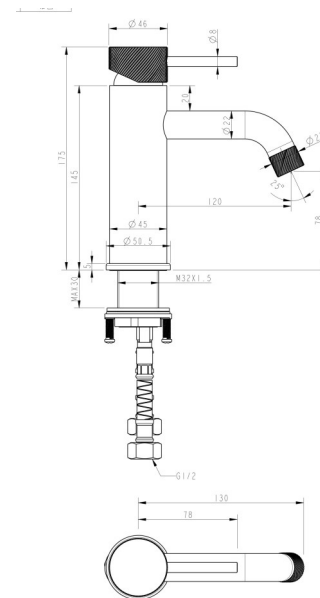

**CIOSO CURVED SPOUT BASIN MIXER
 KNURLED HANDLE & AERATOR MATTE BLACK
 10156BLKN**

- Available in 6 finishes
- Electroplate finish
- Knurled handle & aerator
- Curved spout
- 15 year warranty
- Wels Rating 5 Star 6 LPM
- Maximum operating pressure 500kpa
- Minimum operating pressure 150kpa
- Maximum water temperature 80 degrees
- Must be installed by a licensed plumber
- Isolation stops must be installed inline before flex connectors

All specifications are correct at time of print. Changes may be made without notification. Sizes & finish may differ from website image. Use product for all installation rough ins, as tech drawing is a guide and may differ slightly.