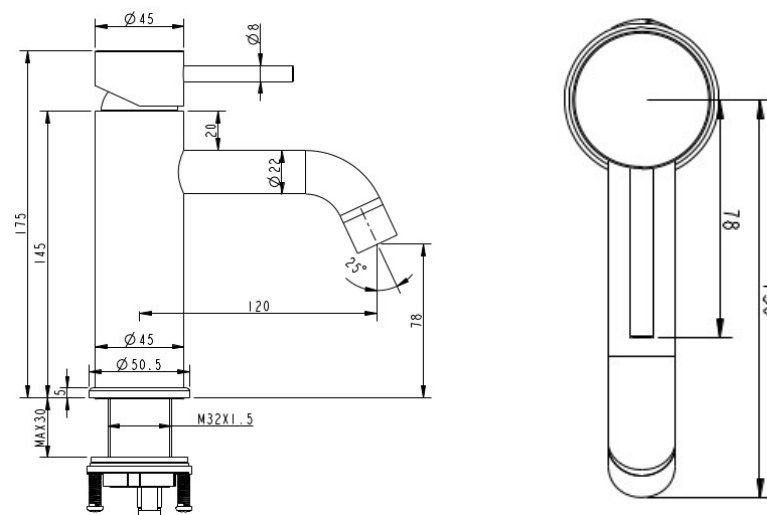

**CIOSO CURVED SPOUT BASIN MIXER MATTE
 BLACK
 10156BLCU**

- Available in 6 finishes
- Electroplate finish
- Curved spout
- 15 year warranty
- Wels Rating 5 Star 6 LPM
- Maximum operating pressure 500kpa
- Minimum operating pressure 150kpa
- Maximum water temperature 80 degrees
- Must be installed by a licensed plumber
- Isolation stops must be installed inline before flex connectors

All specifications are correct at time of print. Changes may be made without notification. Sizes & finish may differ from website image. Use product for all installation rough ins, as tech drawing is a guide and may differ slightly.