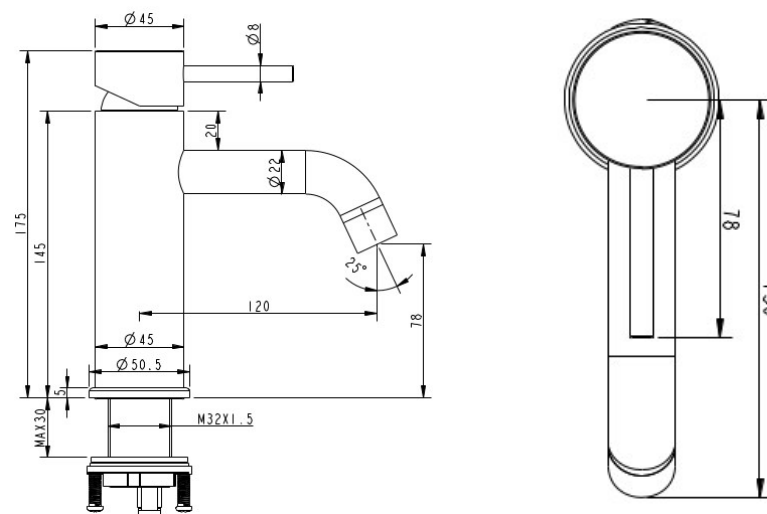

**CIOSO CURVED SPOUT BASIN MIXER**  
**MODERN BRASS**  
**10156BBCU**

- Available in 6 finishes
- PVD finish
- Curved spout
- 15 year warranty
- Wels Rating 5 Star 6 LPM
- Maximum operating pressure 500kpa
- Minimum operating pressure 150kpa
- Maximum water temperature 80 degrees
- Must be installed by a licensed plumber
- Isolation stops must be installed inline before flex connectors

All specifications are correct at time of print. Changes may be made without notification. Sizes & finish may differ from website image. Use product for all installation rough ins, as tech drawing is a guide and may differ slightly.