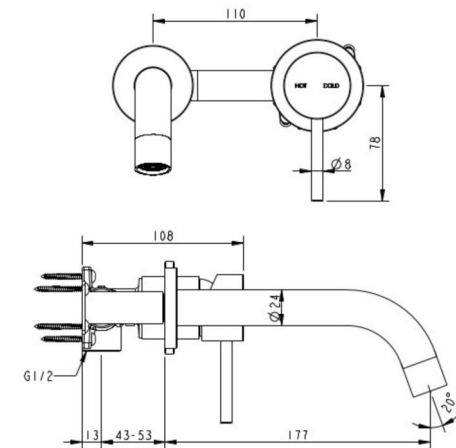

**CIOSO KNURLED WALL BASIN MIXER
ROSA
10153ROKN**

- PVD finish
- Knurled handle & aerator
- Available in 6 finishes
- 15 Year warranty
- WELS Rating 5 Star 6 LPM
- Maximum operating pressure 500kpa
- Minimum operating pressure 150kpa
- Maximum water temperature 80 degrees
- Must be installed by a licensed plumber

All specifications are correct at time of print. Changes may be made without notification. Sizes & finish may differ from website image. Use product for all installation rough ins, as tech drawing is a guide and may differ slightly.