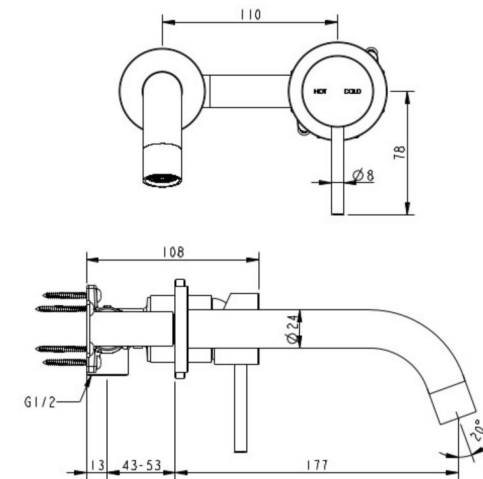

CIOSO KNURLED WALL BASIN MIXER CHROME 10153CPKN

- Chrome finish
- Knurled handle & aerator
- Available in 6 finishes
- 15 Year warranty
- WELS Rating 5 Star 6 LPM
- Maximum operating pressure 500kpa
- Minimum operating pressure 150kpa
- Maximum water temperature 80 degrees
- Must be installed by a licensed plumber

All specifications are correct at time of print. Changes may be made without notification. Sizes & finish may differ from website image. Use product for all installation rough ins, as tech drawing is a guide and may differ slightly.