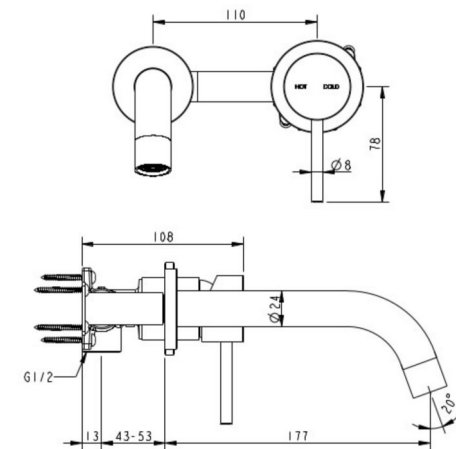

**CIOSO KNURLED WALL BASIN MIXER
MATTE BLACK
10153BLKN**

- Electroplate finish
- Knurled handle & aerator
- Available in 6 finishes
- 15 Year warranty
- WELS Rating 5 Star 6 LPM
- Maximum operating pressure 500kpa
- Minimum operating pressure 150kpa
- Maximum water temperature 80 degrees
- Must be installed by a licensed plumber

All specifications are correct at time of print. Changes may be made without notification. Sizes & finish may differ from website image. Use product for all installation rough ins, as tech drawing is a guide and may differ slightly.