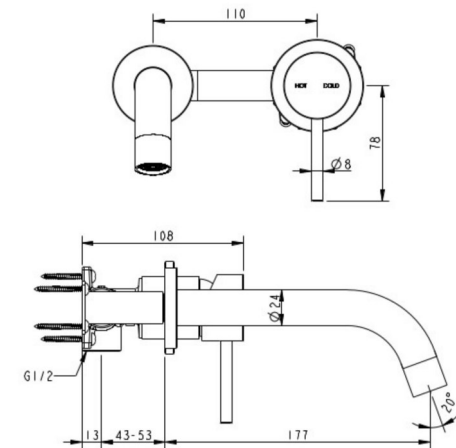

**CIOSO KNURLED WALL BASIN MIXER
MODERN BRASS
10153BBKN**

- PVD finish
- Knurled handle & aerator
- Available in 6 finishes
- 15 Year warranty
- WELS Rating 5 Star 6 LPM
- Maximum operating pressure 500kpa
- Minimum operating pressure 150kpa
- Maximum water temperature 80 degrees
- Must be installed by a licensed plumber

All specifications are correct at time of print. Changes may be made without notification. Sizes & finish may differ from website image. Use product for all installation rough ins, as tech drawing is a guide and may differ slightly.