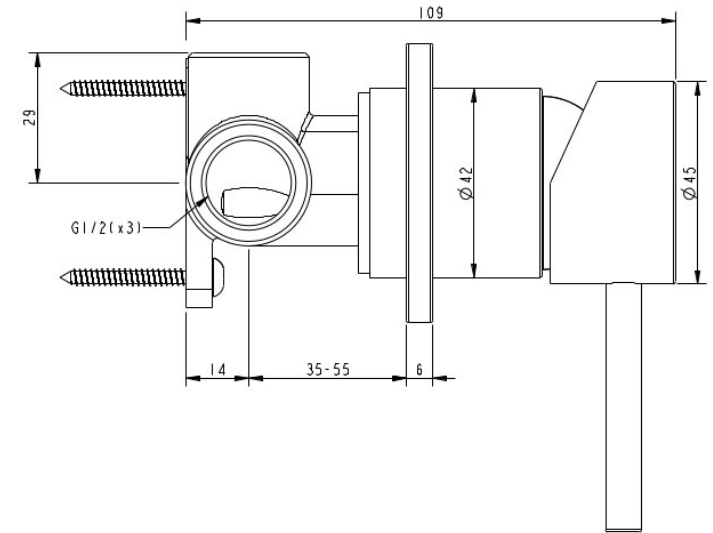

## CIOSO KNURLED SHOWER MIXER ROSA 10151ROKN

- PVD finish
- Available in 6 finishes
- Knurled handle & aerator
- 15 year warranty
- Maximum operating pressure 500kpa
- Minimum operating pressure 150kpa
- Maximum water temperature 80 degrees
- Must be installed by a licensed plumber

All specifications are correct at time of print. Changes may be made without notification. Sizes & finish may differ from website image. Use product for all installation rough ins, as tech drawing is a guide and may differ slightly.