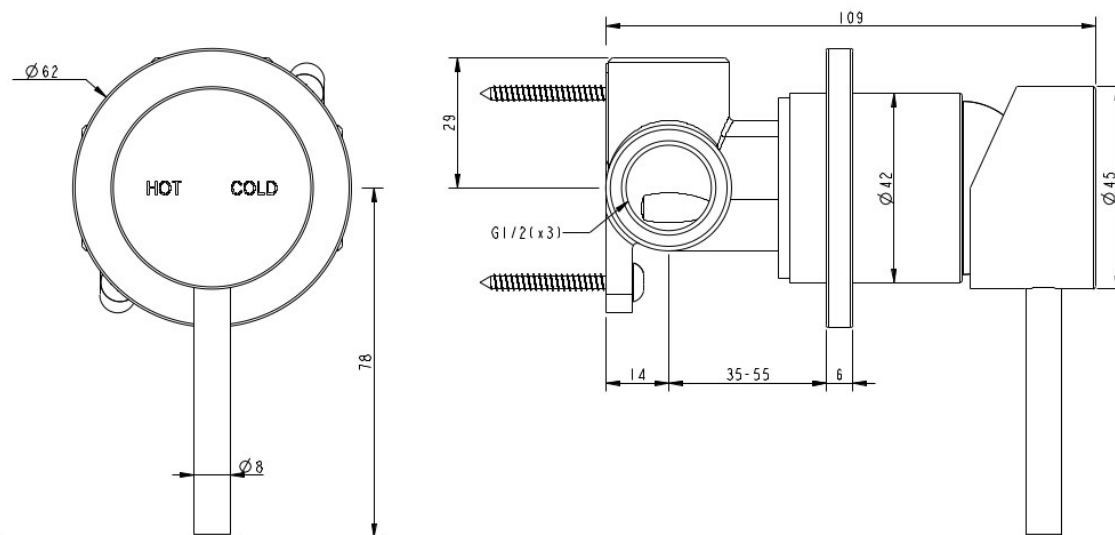

### 10151CPKN

- Chrome finish
- Available in 6 finishes
- Knurled handle & aerator
- 15 year warranty
- Maximum operating pressure 500kpa
- Minimum operating pressure 150kpa
- Maximum water temperature 80 degrees
- Must be installed by a licensed plumber

All specifications are correct at time of print. Changes may be made without notification. Sizes & finish may differ from website image. Use product for all installation rough ins, as tech drawing is a guide and may differ slightly.