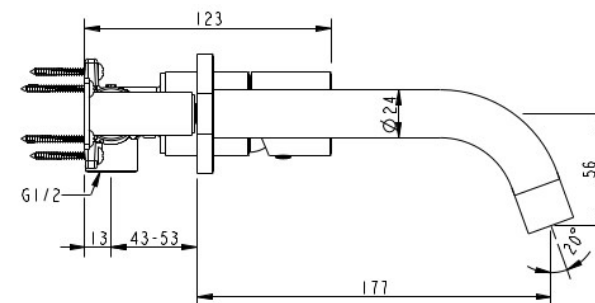

**CIOSO SQ WALL BASIN MIXER W/FINESA
 HANDLE
 MODERN BRASS
 SQ718BB**

- PVD finish
- Available in 5 finishes
- 15 Year warranty
- WELS Rating 5 Star 6 LPM
- Maximum operating pressure 500kpa
- Minimum operating pressure 150kpa
- Maximum water temperature 80 degrees
- Must be installed by a licensed plumber

All specifications are correct at time of print. Changes may be made without notification. Sizes & finish may differ from website image. Use product for all installation rough ins, as tech drawing is a guide and may differ slightly.