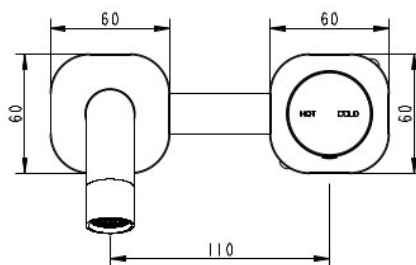

**CIOSO SQ WALL BASIN MIXER W/FINESA
 HANDLE
 MODERN BRASS
 SQ718BB**

- PVD finish
- Available in 5 finishes
- 15 Year warranty
- WELS Rating 5 Star 6 LPM
- Maximum operating pressure 500kpa
- Minimum operating pressure 150kpa
- Maximum water temperature 80 degrees
- Must be installed by a licensed plumber

All specifications are correct at time of print. Changes may be made without notification. Sizes & finish may differ from website image. Use product for all installation rough ins, as tech drawing is a guide and may differ slightly.