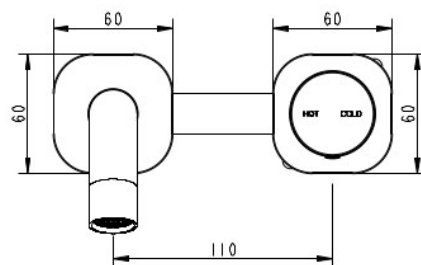

**CIOSO SQ WALL BASIN MIXER W/FINESA  
 HANDLE  
 CHROME  
 SQ718**

- Chrome finish
- Available in 5 finishes
- 15 Year warranty
- WELS Rating 5 Star 6 LPM
- Maximum operating pressure 500kpa
- Minimum operating pressure 150kpa
- Maximum water temperature 80 degrees
- Must be installed by a licensed plumber

All specifications are correct at time of print. Changes may be made without notification. Sizes & finish may differ from website image. Use product for all installation rough ins, as tech drawing is a guide and may differ slightly.