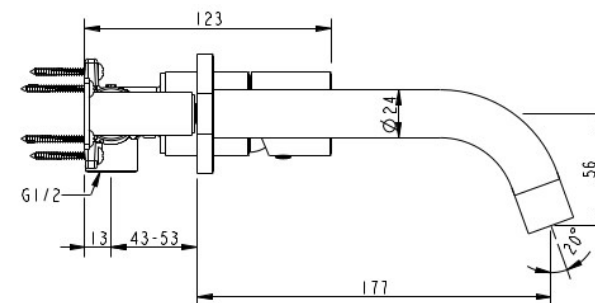

**CIOSO SQ WALL BASIN MIXER W/FINESA  
 HANDLE  
 CHROME  
 SQ718**

- Chrome finish
- Available in 5 finishes
- 15 Year warranty
- WELS Rating 5 Star 6 LPM
- Maximum operating pressure 500kpa
- Minimum operating pressure 150kpa
- Maximum water temperature 80 degrees
- Must be installed by a licensed plumber

All specifications are correct at time of print. Changes may be made without notification. Sizes & finish may differ from website image. Use product for all installation rough ins, as tech drawing is a guide and may differ slightly.