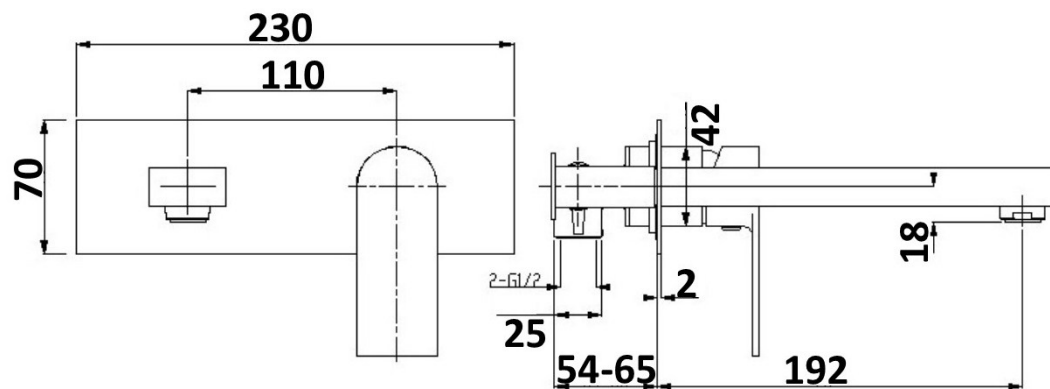

## KIATO WALL BASIN MIXER WHITE & CHROME

**10321**

- Powder coated & chrome finish
- Available in 4 finishes
- 15 Year warranty
- WELS Rating 5 Star 6 LPM
- Maximum operating pressure 500kpa
- Minimum operating pressure 150kpa
- Maximum water temperature 80 degrees
- Must be installed by a licensed plumber

All specifications are correct at time of print. Changes may be made without notification. Sizes & finish may differ from website image. Use product for all installation rough ins, as tech drawing is a guide and may differ slightly.