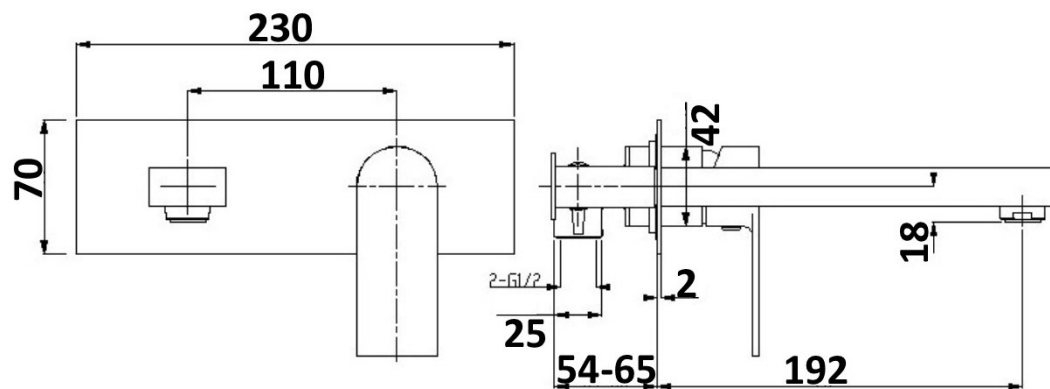

**KIATO WALL BASIN MIXER MATTE  
 BLACK & CHROME  
 10320**

- Powder coated & chrome finish
- Available in 4 finishes
- 15 Year warranty
- WELS Rating 5 Star 6 LPM
- Maximum operating pressure 500kpa
- Minimum operating pressure 150kpa
- Maximum water temperature 80 degrees
- Must be installed by a licensed plumber

All specifications are correct at time of print. Changes may be made without notification. Sizes & finish may differ from website image. Use product for all installation rough ins, as tech drawing is a guide and may differ slightly.