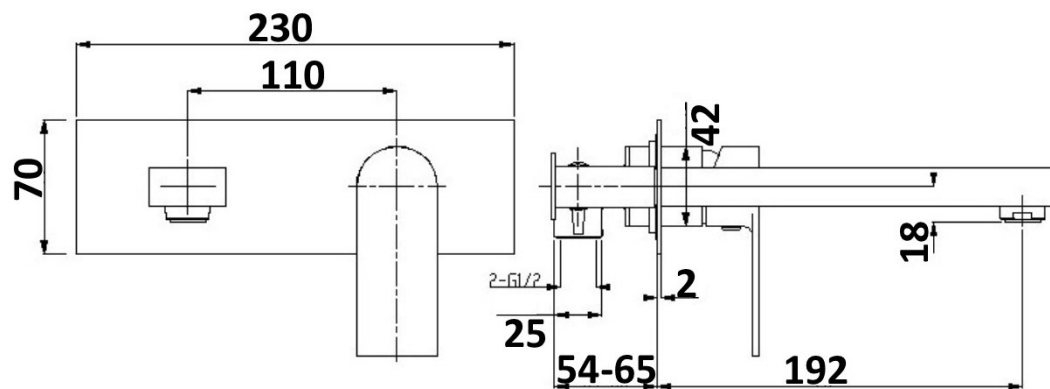

**KIATO WALL BASIN MIXER MATTE
BLACK
10319**

- Electroplated finish
- Available in 4 finishes
- 15 Year warranty
- WELS Rating 5 Star 6 LPM
- Maximum operating pressure 500kpa
- Minimum operating pressure 150kpa
- Maximum water temperature 80 degrees
- Must be installed by a licensed plumber

All specifications are correct at time of print. Changes may be made without notification. Sizes & finish may differ from website image. Use product for all installation rough ins, as tech drawing is a guide and may differ slightly.