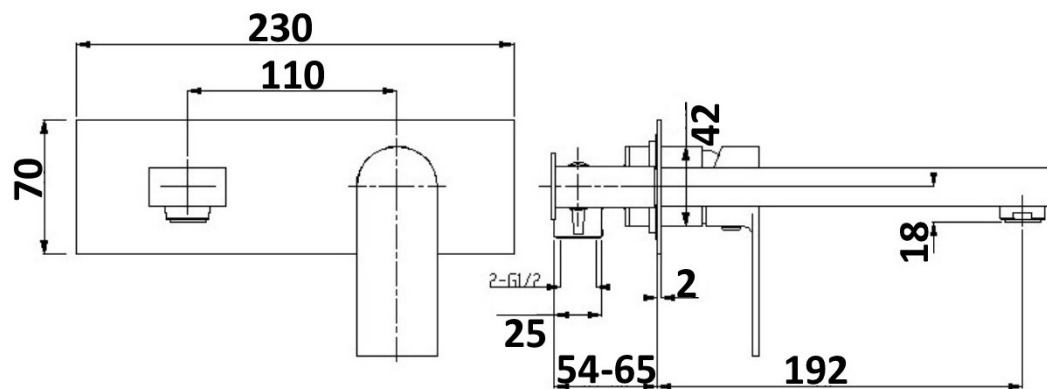

KIATO WALL BASIN MIXER CHROME 10318

- Chrome plated
- Available in 4 finishes
- 15 Year warranty
- WELS Rating 5 Star 6 LPM
- Maximum operating pressure 500kpa
- Minimum operating pressure 150kpa
- Maximum water temperature 80 degrees
- Must be installed by a licensed plumber

All specifications are correct at time of print. Changes may be made without notification. Sizes & finish may differ from website image. Use product for all installation rough ins, as tech drawing is a guide and may differ slightly.