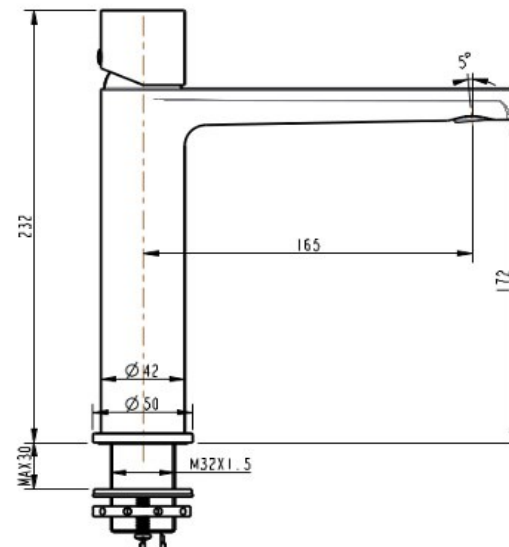

## FINESA MID RISE VESSEL MIXER MATTE BLACK

### 10731

- Electroplated finish
- Available 10 finishes
- 15 year warranty
- Wels Rating 5 Star 6 LPM
- Maximum operating pressure 500kpa
- Minimum operating pressure 150kpa
- Maximum water temperature 80 degrees
- Must be installed by a licensed plumber
- Isolation stops must be installed inline before flex connectors

All specifications are correct at time of print. Changes may be made without notification. Sizes & finish may differ from website image. Use product for all installation rough ins, as tech drawing is a guide and may differ slightly.