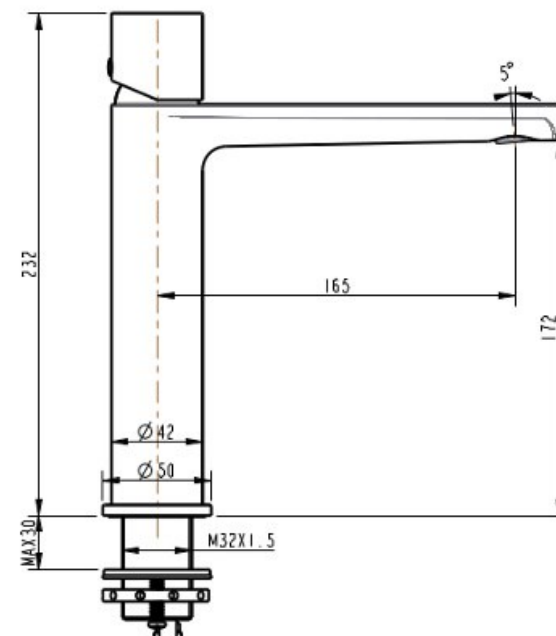

FINESA MID RISE VESSEL MIXER CHROME

10730

- Chrome finish
- Available in 10 finishes
- 15 year warranty
- Wels Rating 5 Star 6 LPM
- Maximum operating pressure 500kpa
- Minimum operating pressure 150kpa
- Maximum water temperature 80 degrees
- Must be installed by a licensed plumber
- Isolation stops must be installed inline before flex connectors

All specifications are correct at time of print. Changes may be made without notification. Sizes & finish may differ from website image. Use product for all installation rough ins, as tech drawing is a guide and may differ slightly.