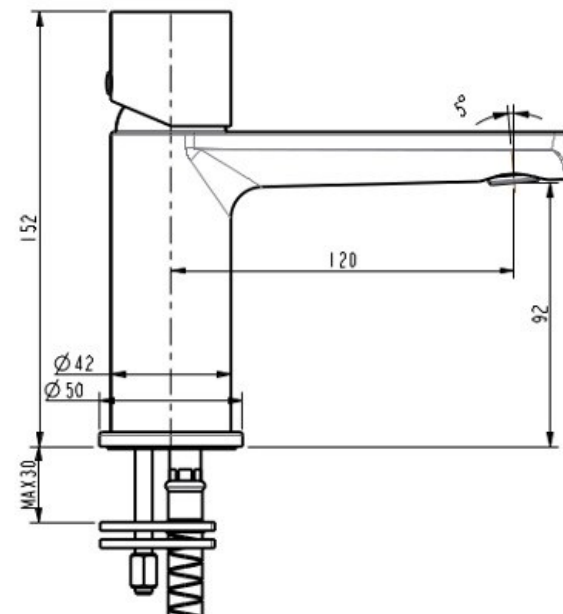

FINESA BASIN MIXER MATTE BLACK

10711

- Electroplated finish
- Available in 10 finishes
- 15 year warranty
- Wels Rating 5 Star 6 LPM
- Maximum operating pressure 500kpa
- Minimum operating pressure 150kpa
- Maximum water temperature 80 degrees
- Must be installed by a licensed plumber
- Isolation stops must be installed inline before flex connectors

All specifications are correct at time of print. Changes may be made without notification. Sizes & finish may differ from website image. Use product for all installation rough ins, as tech drawing is a guide and may differ slightly.