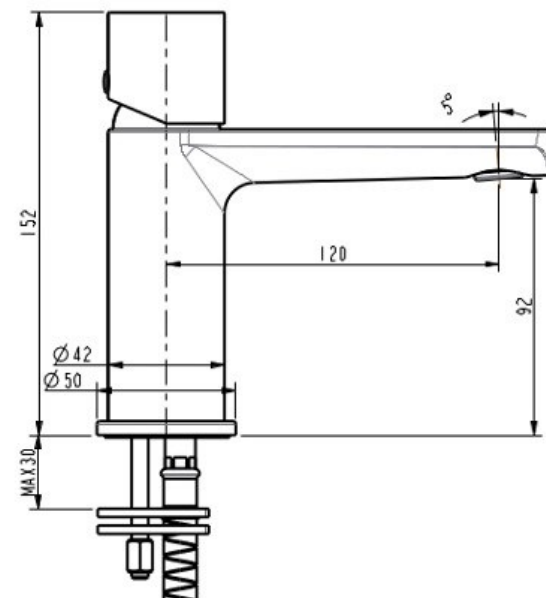

FINESA BASIN MIXER BRUSHED NICKEL 10710NP

- Electroplated finish
- Available in 10 finishes
- 15 year conditional warranty
- Wels Rating 5 Star 6 LPM
- Maximum operating pressure 500kpa
- Minimum operating pressure 150kpa
- Maximum water temperature 80 degrees
- Must be installed by a licensed plumber
- Isolation stops must be installed inline before flex connectors

All specifications are correct at time of print. Changes may be made without notification. Sizes & finish may differ from website image. Use product for all installation rough ins, as tech drawing is a guide and may differ slightly.