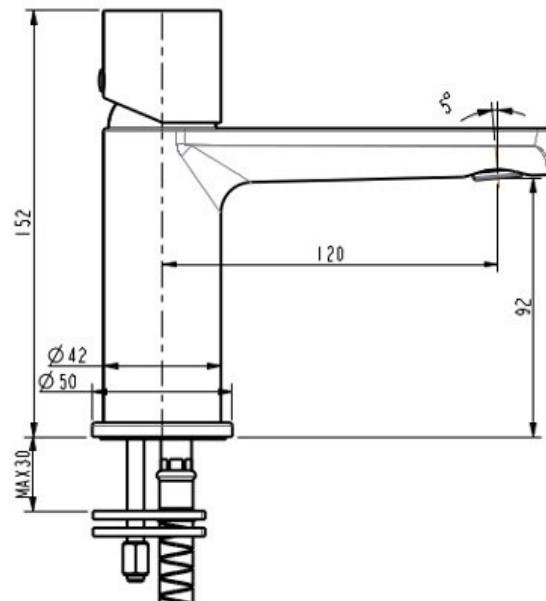

## FINESA BASIN MIXER GUN METAL 10710GM

- PVD finish
- Available in 10 finishes
- 15 year warranty
- Wels Rating 5 Star 6 LPM
- Maximum operating pressure 500kpa
- Minimum operating pressure 150kpa
- Maximum water temperature 80 degrees
- Must be installed by a licensed plumber
- Isolation stops must be installed inline before flex connectors

All specifications are correct at time of print. Changes may be made without notification. Sizes & finish may differ from website image. Use product for all installation rough ins, as tech drawing is a guide and may differ slightly.