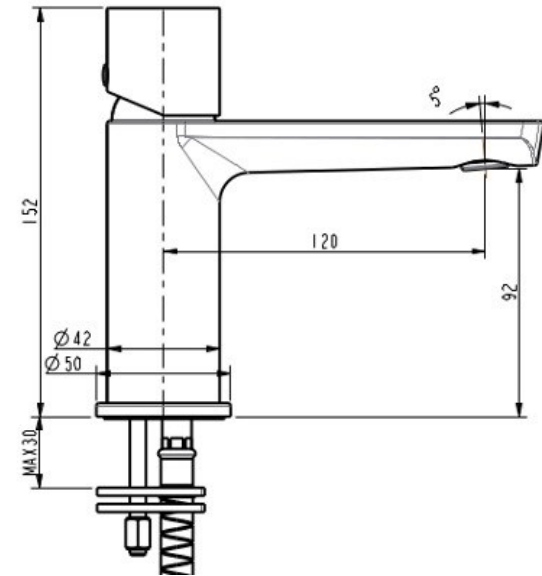

FINESA BASIN MIXER CHROME & MATTE BLACK 10710CBL

- Chrome & Electroplated finish
- Available in 10 finishes
- 15 year conditional warranty
- Wels Rating 5 Star 6 LPM
- Maximum operating pressure 500kpa
- Minimum operating pressure 150kpa
- Maximum water temperature 80 degrees
- Must be installed by a licensed plumber
- Isolation stops must be installed inline before flex connectors

All specifications are correct at time of print. Changes may be made without notification. Sizes & finish may differ from website image. Use product for all installation rough ins, as tech drawing is a guide and may differ slightly.