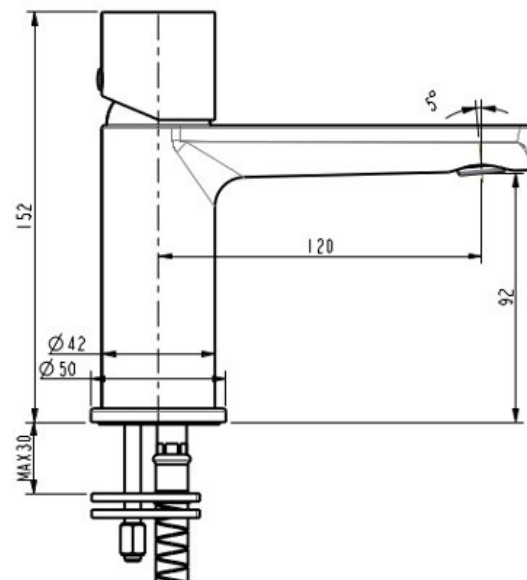

## **FINESA BASIN MIXER MODERN BRASS 10710BB**

- PVD finish
- Available in 10 finishes
- 15 year warranty
- Wels Rating 5 Star 6 LPM
- Maximum operating pressure 500kpa
- Minimum operating pressure 150kpa
- Maximum water temperature 80 degrees
- Must be installed by a licensed plumber
- Isolation stops must be installed inline before flex connectors

All specifications are correct at time of print. Changes may be made without notification. Sizes & finish may differ from website image. Use product for all installation rough ins, as tech drawing is a guide and may differ slightly.