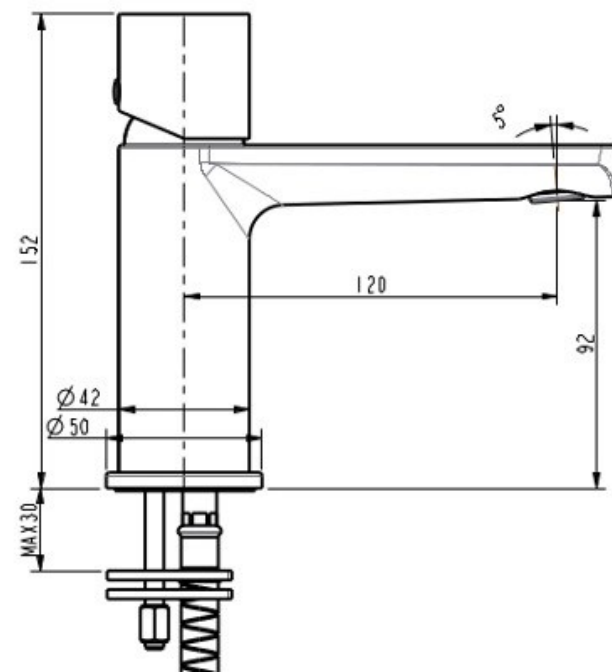

## FINESA BASIN MIXER CHROME 10710

- Chrome finish
- Available in 10 finishes
- 15 year warranty
- Wels Rating 5 Star 6 LPM
- Maximum operating pressure 500kpa
- Minimum operating pressure 150kpa
- Maximum water temperature 80 degrees
- Must be installed by a licensed plumber
- Isolation stops must be installed inline before flex connectors

All specifications are correct at time of print. Changes may be made without notification. Sizes & finish may differ from website image. Use product for all installation rough ins, as tech drawing is a guide and may differ slightly.