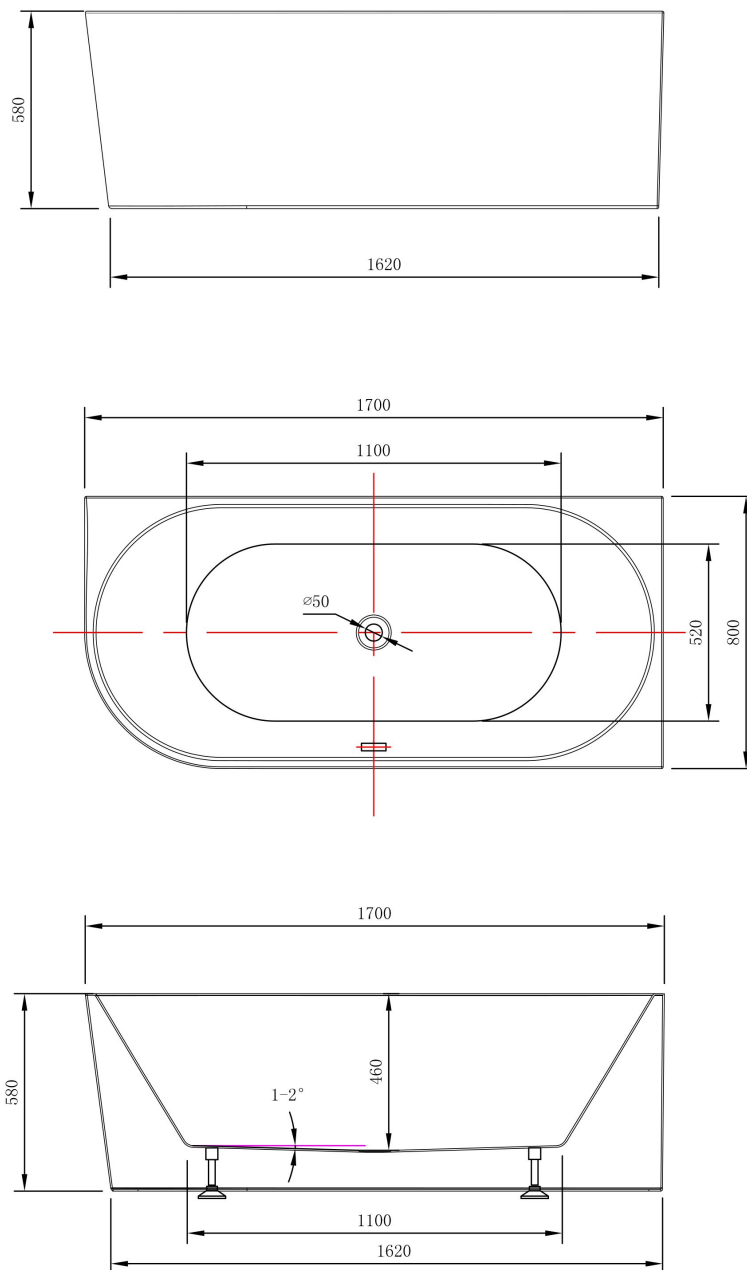

**CIRNA FREESTANDING WALL FACED
RIGHT HANDCORNER BATH W/OVERFLOW
GLOSS WHITE 1700MM
EW4467R17
EW4467R17M**

- Available in gloss white & matte white
- Sanitary grade acrylic finish
- 4 or 6 adjustable legs—size related
- Metal frame construction adds strength and durability
- 10 year structural replacement warranty
- Plug & waste and flexible connector purchased separately
- Volume approx. 220 litres
- Must be installed by a licensed plumber

millenniumtapware.com.au

All specifications are correct at time of print. Changes may be made without notification. Sizes & finish may differ from website image. Use product for all installation rough ins, as tech drawing is a guide and may differ slightly.