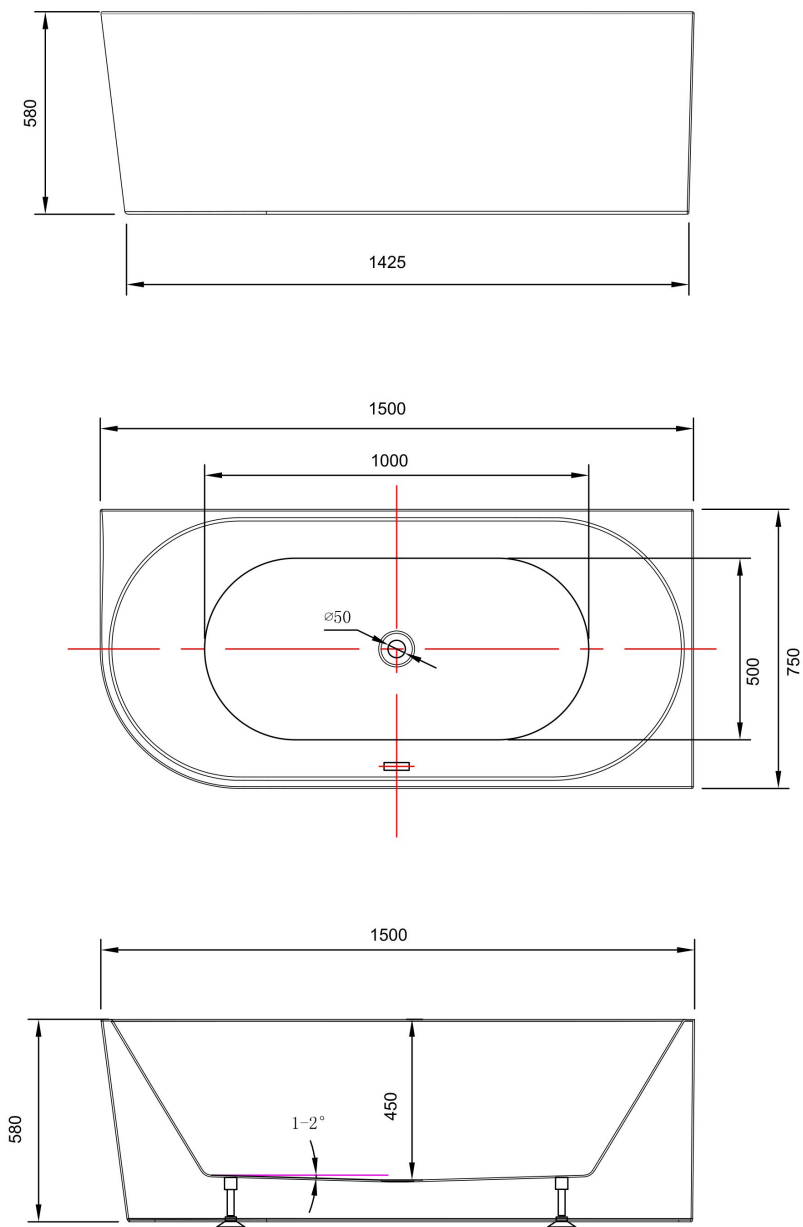

**CIRNA FREESTANDING WALL FACED
RIGHT HAND CORNER BATH W/OVERFLOW
GLOSS WHITE 1500MM**

EW4467R15

EW4467R15M—MATTE WHITE

- Available in gloss white & matte white
- Sanitary grade acrylic finish
- 4 or 6 adjustable legs—size related
- Metal frame construction adds strength and durability
- 10 year structural replacement warranty
- Plug & waste and flexible connector purchased separately
- Volume approx. 220 litres
- Must be installed by a licensed plumber

All specifications are correct at time of print. Changes may be made without notification.
Sizes & finish may differ from website image. Use product for all installation rough ins, as
tech drawing is a guide and may differ slightly.

millenniumtapware.com.au

All specifications are correct at time of print. Changes may be made without notification. Sizes & finish may differ from website image. Use product for all installation rough ins, as tech drawing is a guide and may differ slightly.