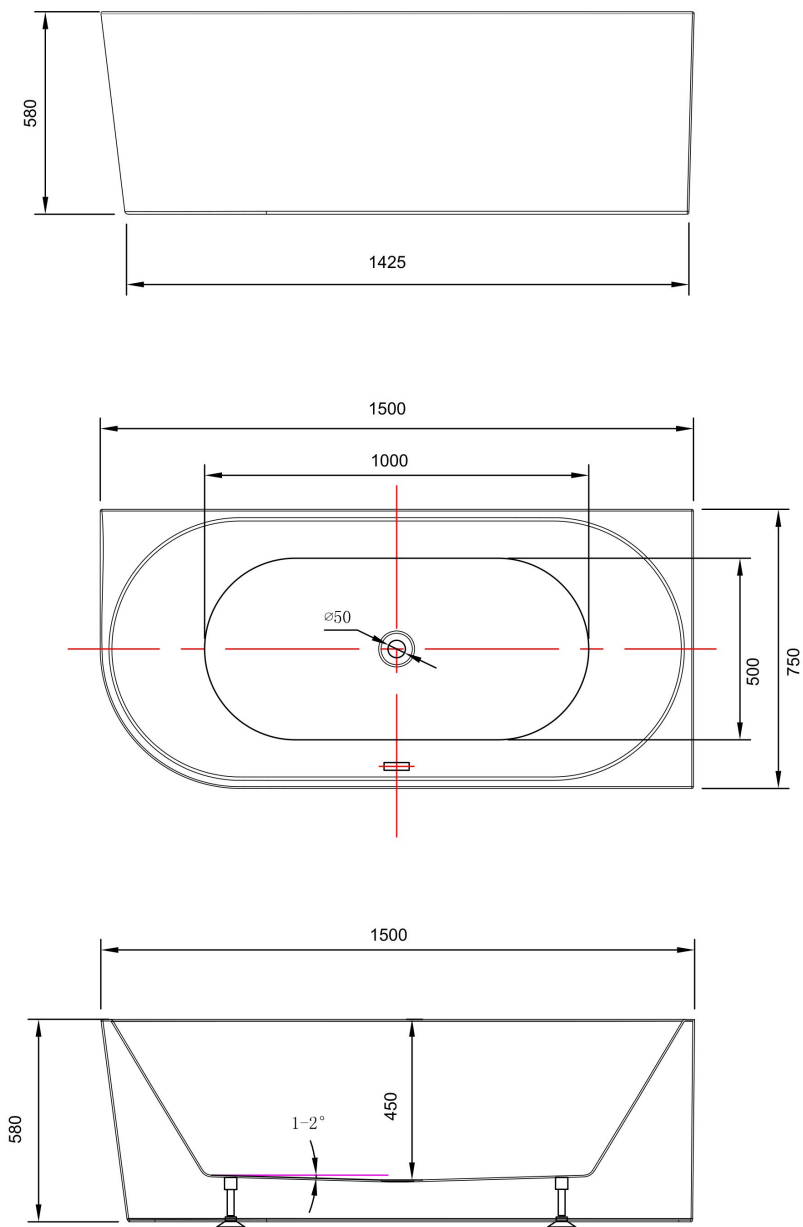

**CIRNA FREESTANDING WALL FACED
RIGHT HAND CORNER BATH W/OVERFLOW
GLOSS WHITE 1500MM
EW4467R15
EW4467R15M**

- Available in gloss white & matte white
- Sanitary grade acrylic finish
- 4 or 6 adjustable legs—size related
- Metal frame construction adds strength and durability
- 10 year structural replacement warranty
- Plug & waste and flexible connector purchased separately
- Volume approx. 220 litres
- Must be installed by a licensed plumber

All specifications are correct at time of print. Changes may be made without notification. Sizes & finish may differ from website image. Use product for all installation rough ins, as tech drawing is a guide and may differ slightly.

millenniumtapware.com.au

All specifications are correct at time of print. Changes may be made without notification. Sizes & finish may differ from website image. Use product for all installation rough ins, as tech drawing is a guide and may differ slightly.