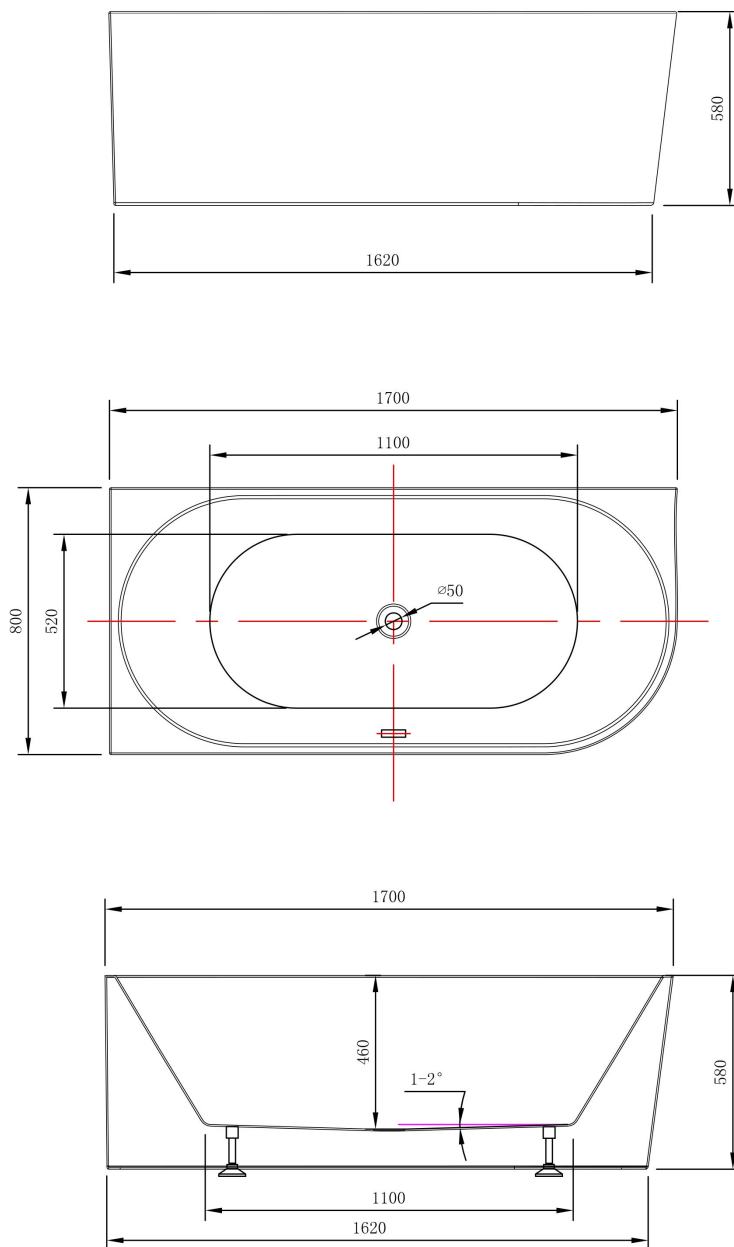

**CIRNA FREESTANDING WALL FACED
LEFT HAND CORNER BATH W/OVERFLOW
GLOSS WHITE 1700MM
EW4467L17
EW4467L17M**

- Available in gloss white & matte white
- Sanitary grade acrylic finish
- 4 or 6 adjustable legs—size related
- Metal frame construction adds strength and durability
- 10 year structural replacement warranty
- Plug & waste and flexible connector purchased separately
- Volume approx. 220 litres
- Must be installed by a licensed plumber

millenniumtapware.com.au

All specifications are correct at time of print. Changes may be made without notification. Sizes & finish may differ from website image. Use product for all installation rough ins, as tech drawing is a guide and may differ slightly.