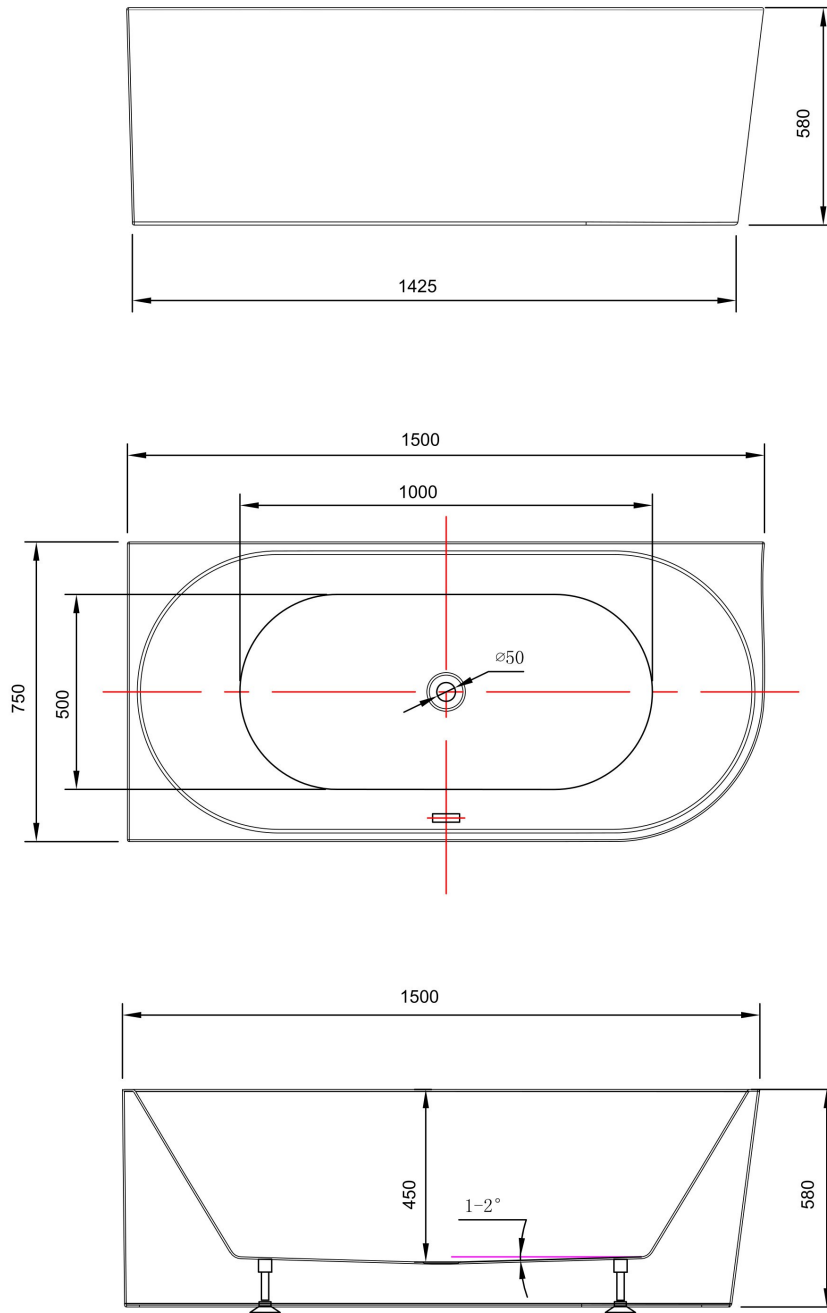

**CIRNA FREESTANDING WALL FACED
LEFT HAND CORNER BATH W/OVERFLOW
GLOSS WHITE 1500MM
EW4467L15
EW4467L15M—MATTE WHITE**

- Available in gloss white & matte white
- Sanitary grade acrylic finish
- 4 or 6 adjustable legs—size related
- Metal frame construction adds strength and durability
- 10 year structural replacement warranty
- Plug & waste and flexible connector purchased separately
- Volume approx. 220 litres

millenniumtapware.com.au

All specifications are correct at time of print. Changes may be made without notification. Sizes & finish may differ from website image. Use product for all installation rough ins, as tech drawing is a guide and may differ slightly.