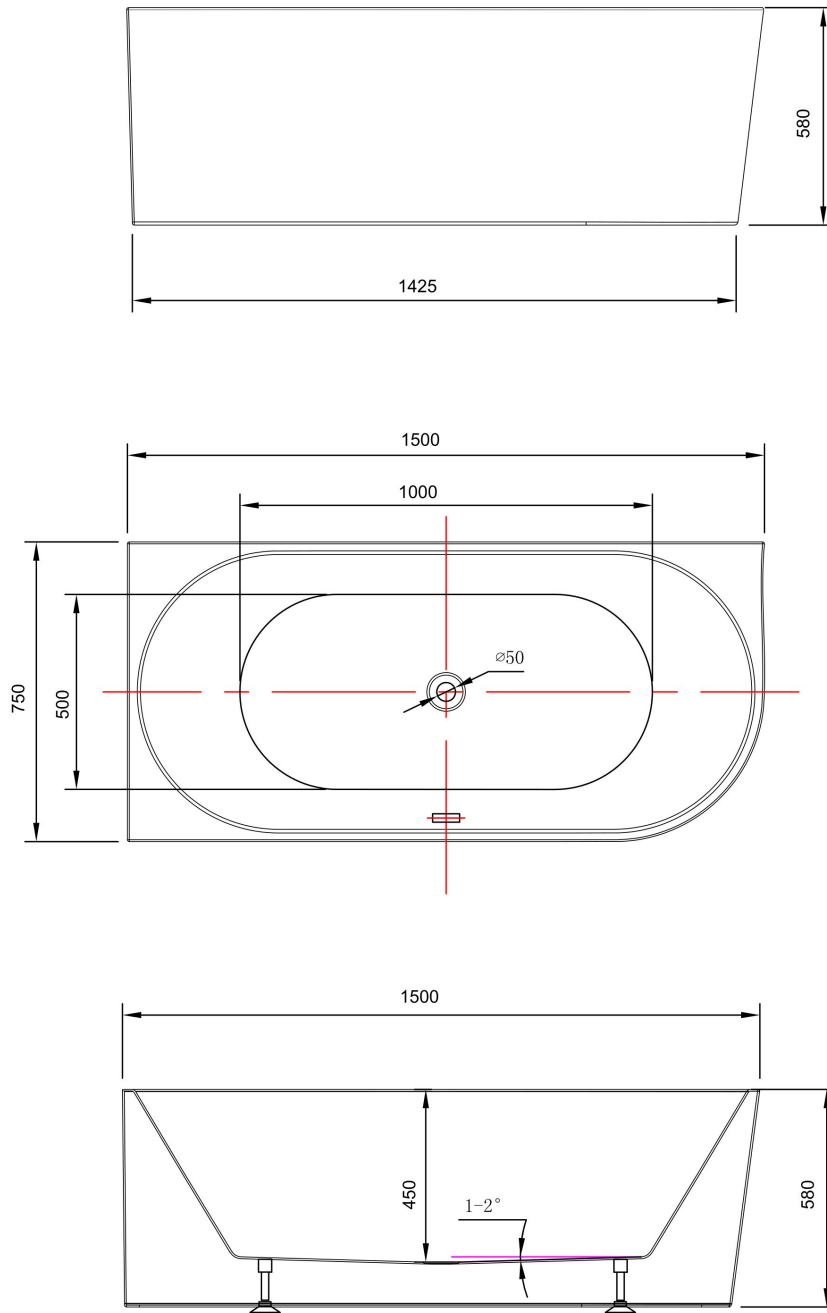

**CIRNA FREESTANDING WALL FACED
LEFT HAND CORNER BATH W/OVERFLOW
GLOSS WHITE 1500MM
EW4467L15
EW4467L15M**

- Available in gloss white & matte white
- Sanitary grade acrylic finish
- 4 or 6 adjustable legs—size related
- Metal frame construction adds strength and durability
- 10 year structural replacement warranty
- Plug & waste and flexible connector purchased separately
- Volume approx. 220 litres
- Must be installed by a licensed plumber

All specifications are correct at time of print. Changes may be made without notification.
Sizes & finish may differ from website image. Use product for all installation rough ins, as
tech drawing is a guide and may differ slightly.

millenniumtapware.com.au

All specifications are correct at time of print. Changes may be made without notification. Sizes & finish may differ from website image. Use product for all installation rough ins, as tech drawing is a guide and may differ slightly.