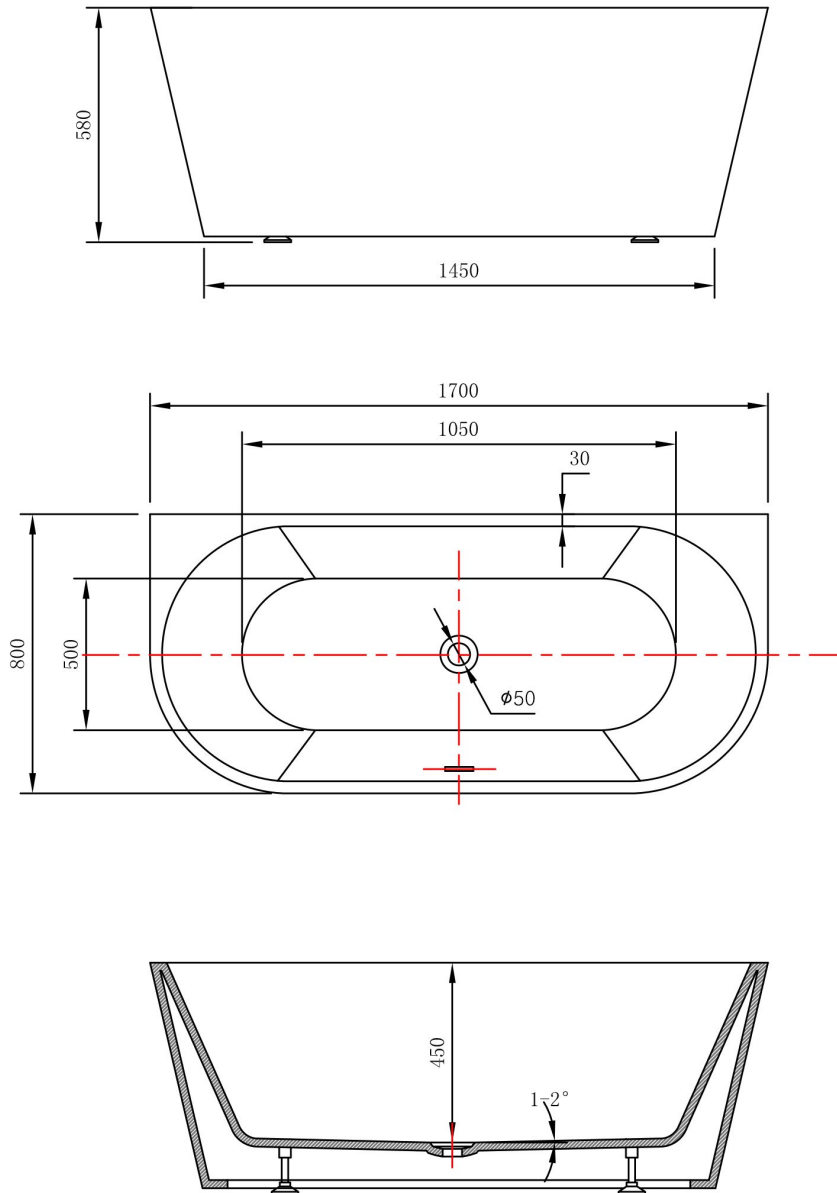

**CIRNA FREESTANDING WALL FACED BATH
W/OVERFLOW GLOSS WHITE 1700MM
EW4436W17**

EW4436W17M—MATTE WHITE

- Available in gloss white & matte white
- Sanitary grade acrylic finish
- 4 or 6 adjustable legs—size related
- Metal frame construction adds strength and durability
- 10 year structural replacement warranty
- Plug & waste and flexible connector purchased separately
- Volume approx. 220 litres
- Must be installed by a licensed plumber

millenniumtapware.com.au

All specifications are correct at time of print. Changes may be made without notification. Sizes & finish may differ from website image. Use product for all installation rough ins, as tech drawing is a guide and may differ slightly.