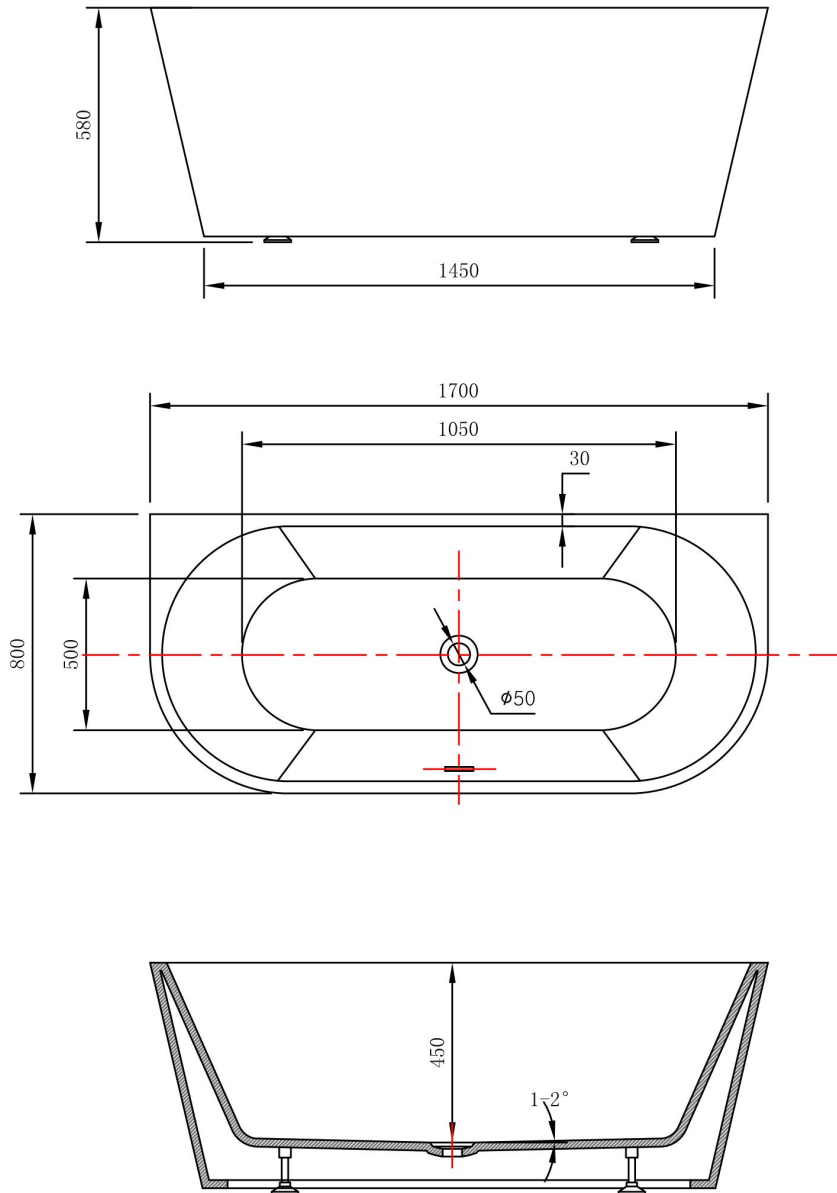

**CIRNA FREESTANDING WALL FACED BATH
W/OVERFLOW GLOSS WHITE 1700MM
EW4436W17**

EW4436W17M

- Available in gloss white & matte white
- Sanitary grade acrylic finish
- 4 or 6 adjustable legs—size related
- Metal frame construction adds strength and durability
- 10 year structural replacement warranty
- Plug & waste and flexible connector purchased separately
- Volume approx. 220 litres
- Must be installed by a licensed plumber

millenniumtapware.com.au

All specifications are correct at time of print. Changes may be made without notification. Sizes & finish may differ from website image. Use product for all installation rough ins, as tech drawing is a guide and may differ slightly.