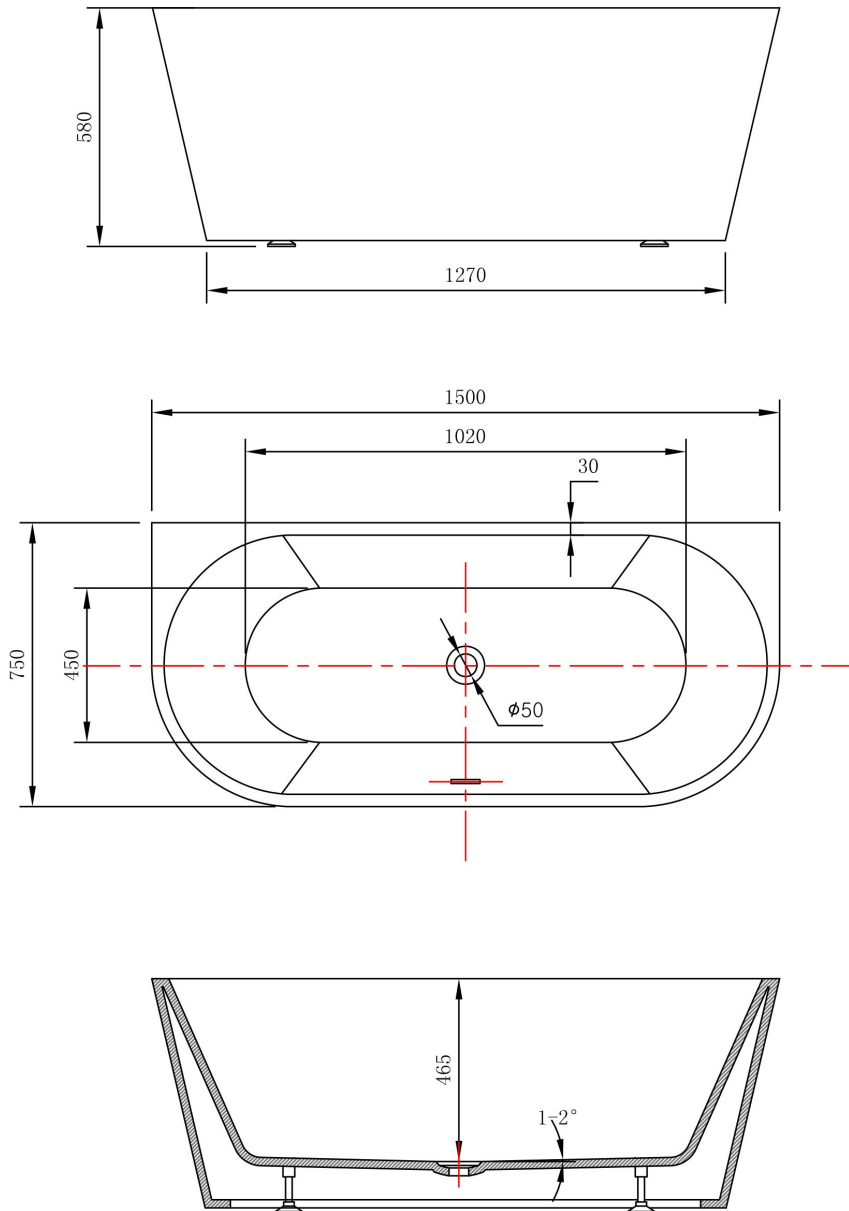

**CIRNA FREESTANDING WALL FACED BATH
W/OVERFLOW GLOSS WHITE 1500MM
EW4436W15**

EW4436W15M—MATTE WHITE

- Available in gloss white & matte white
- Sanitary grade acrylic finish
- 4 or 6 adjustable legs—size related
- Metal frame construction adds strength and durability
- 10 year structural replacement warranty
- Plug & waste and flexible connector purchased separately
- Volume approx. 220 litres
- Must be installed by a licensed plumber

millenniumtapware.com.au

All specifications are correct at time of print. Changes may be made without notification. Sizes & finish may differ from website image. Use product for all installation rough ins, as tech drawing is a guide and may differ slightly.