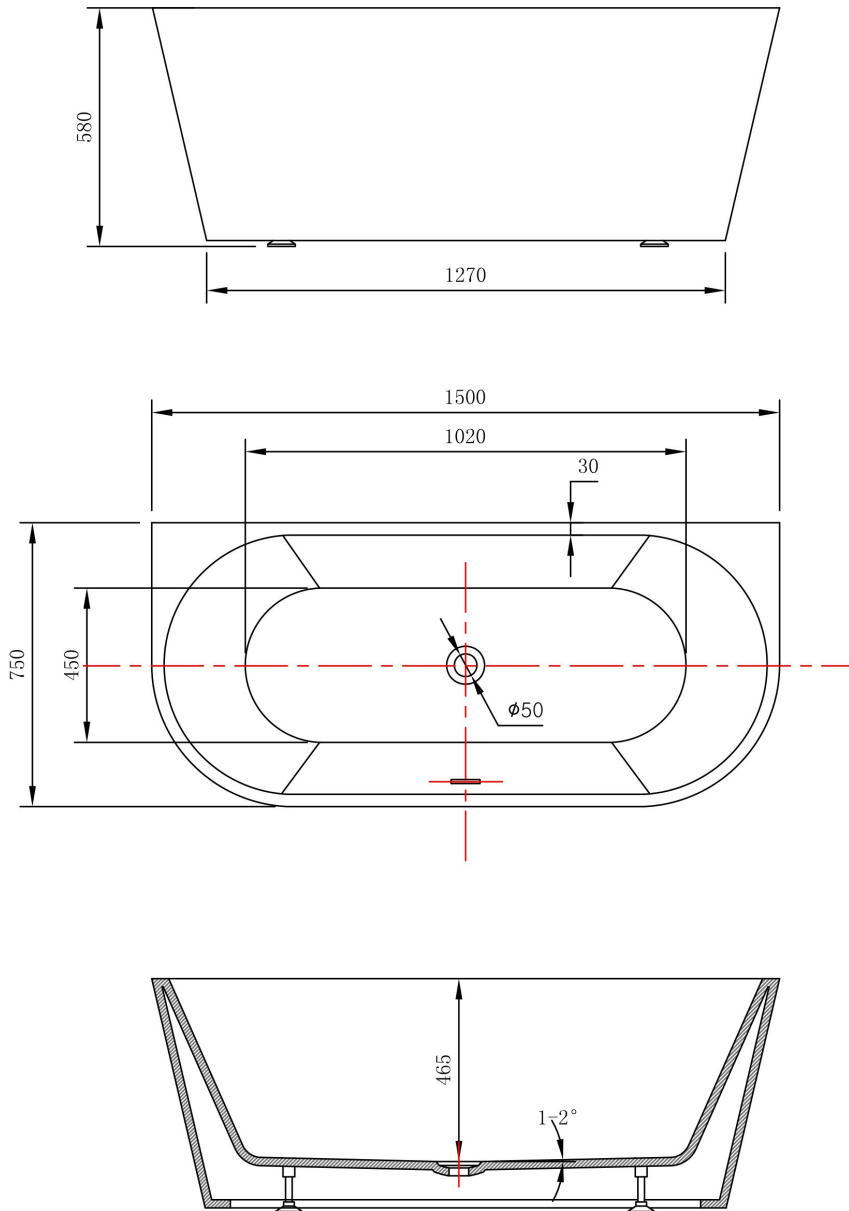

**CIRNA FREESTANDING WALL FACED BATH
W/OVERFLOW GLOSS WHITE 1500MM
EW4436W15
EW4436W15M**

- Available in gloss white & matte white
- Sanitary grade acrylic finish
- 4 or 6 adjustable legs—size related
- Metal frame construction adds strength and durability
- 10 year structural replacement warranty
- Plug & waste and flexible connector purchased separately
- Volume approx. 220 litres
- Must be installed by a licensed plumber

millenniumtapware.com.au

All specifications are correct at time of print. Changes may be made without notification. Sizes & finish may differ from website image. Use product for all installation rough ins, as tech drawing is a guide and may differ slightly.