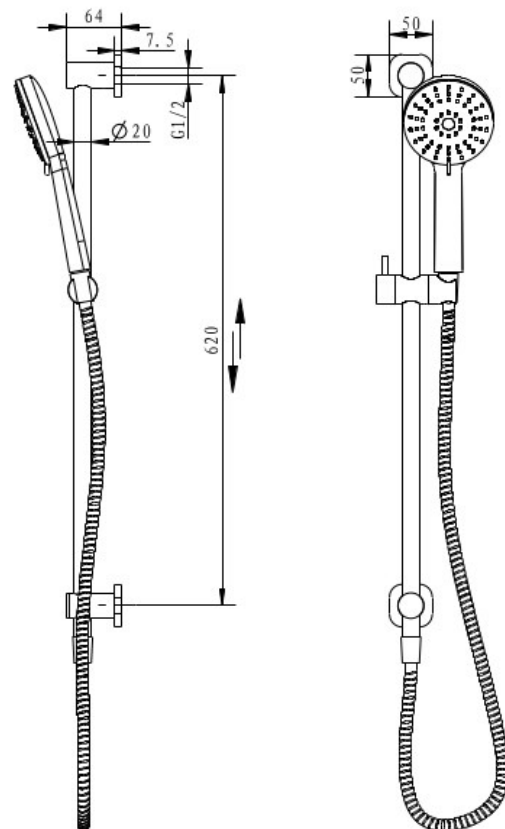

FINESA SQ RAIL SHOWER BRUSHED NICKEL SQ261NP

- Available in 5 finishes
- Electroplated finish
- Adjustable slider
- 1.5 metre PVC hose
- Dual fixing for added stability
- Top inlet fitting
- Brass & ABS construction
- 15 year warranty
- WELS Rating 3 Star 9 l/min
- 3 function ABS handpiece
- Max. operating pressure 500 kpa
- Min. operating pressure 150 kpa
- Max. water temperature 80°C
- Must be installed by a licensed plumber

All specifications are correct at time of print. Changes may be made without notification. Sizes & finish may differ from website image. Use product for all installation rough ins, as tech drawing is a guide and may differ slightly.