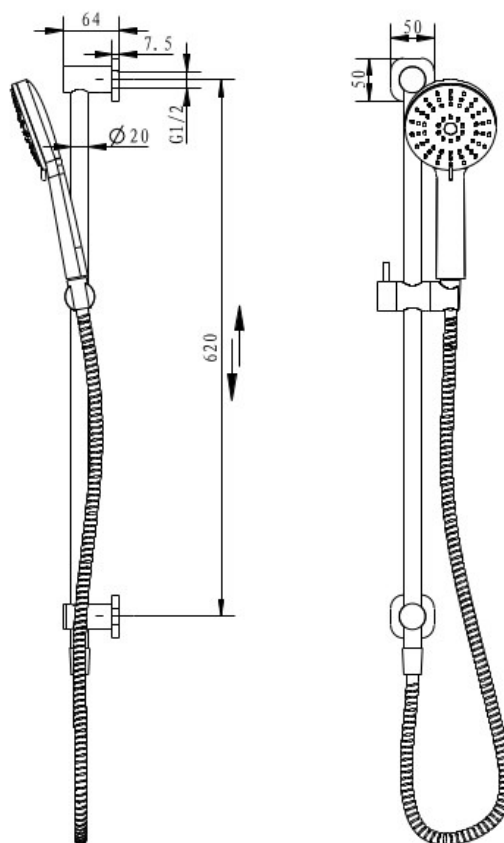

**FINESA SQ RAIL SHOWER MATTE  
 BLACK  
 SQ261MB**

- Available in 5 finishes
- Electroplated finish
- Adjustable slider
- 1.5 metre PVC hose
- Dual fixing for added stability
- Top inlet fitting
- Brass & ABS construction
- 15 year warranty
- WELS Rating 3 Star 9 l/min
- 3 function ABS handpiece
- Max. operating pressure 500 kpa
- Min. operating pressure 150 kpa
- Max. water temperature 80°C
- Must be installed by a licensed plumber

All specifications are correct at time of print. Changes may be made without notification. Sizes & finish may differ from website image. Use product for all installation rough ins, as tech drawing is a guide and may differ slightly.