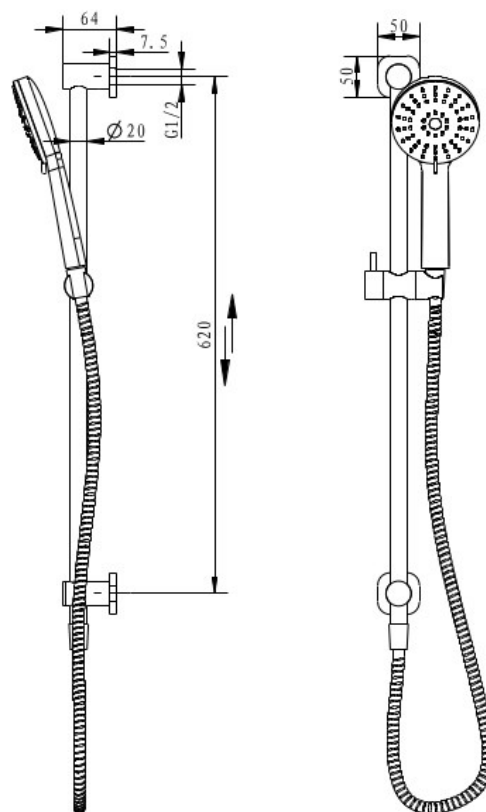

## FINESA SQ RAIL SHOWER GUN METAL SQ261GM

- Available in 5 finishes
- PVD finish
- Adjustable slider
- 1.5 metre PVC hose
- Dual fixing for added stability
- Top inlet fitting
- Brass & ABS construction
- 15 year warranty
- WELS Rating 3 Star 9 l/min
- 3 function ABS handpiece
- Max. operating pressure 500 kpa
- Min. operating pressure 150 kpa
- Max. water temperature 80°C
- Must be installed by a licensed plumber

All specifications are correct at time of print. Changes may be made without notification. Sizes & finish may differ from website image. Use product for all installation rough ins, as tech drawing is a guide and may differ slightly.