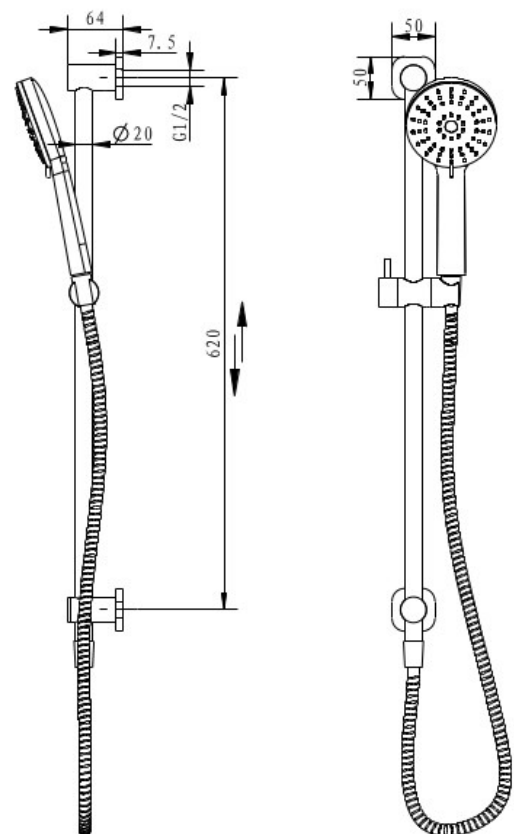

FINESA SQ RAIL SHOWER MODERN BRASS SQ261BB

- Available in 5 finishes
- PVD finish
- Adjustable slider
- 1.5 metre PVC hose
- Dual fixing for added stability
- Top inlet fitting
- Brass & ABS construction
- 15 year warranty
- WELS Rating 3 Star 9 l/min
- 3 function ABS handpiece
- Max. operating pressure 500 kpa
- Min. operating pressure 150 kpa
- Max. water temperature 80°C
- Must be installed by a licensed plumber

All specifications are correct at time of print. Changes may be made without notification. Sizes & finish may differ from website image. Use product for all installation rough ins, as tech drawing is a guide and may differ slightly.