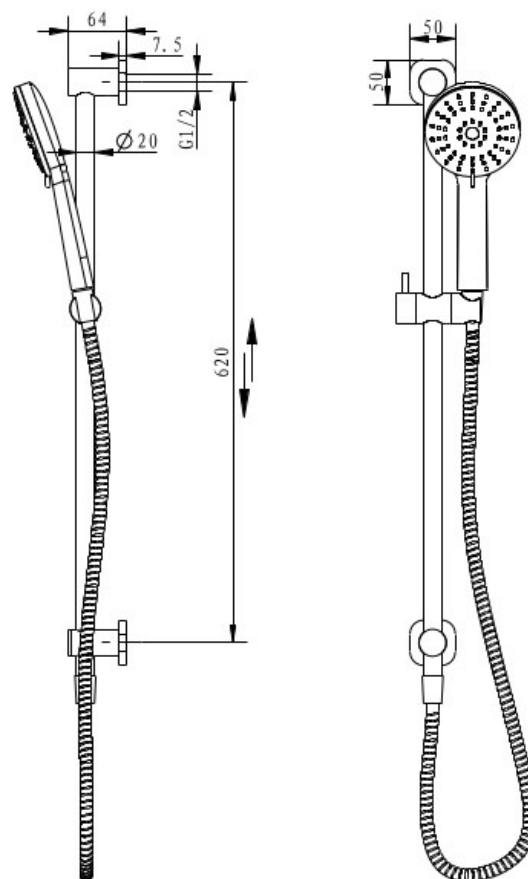

FINESA SQ RAIL SHOWER CHROME SQ261

- Available in 5 finishes
- Chrome plate finish
- Adjustable slider
- 1.5 metre metal coil hose
- Dual fixing for added stability
- Top inlet fitting
- Brass & ABS construction
- 15 year warranty
- WELS Rating 3 Star 9 l/min
- 3 function ABS handpiece
- Max. operating pressure 500 kpa
- Min. operating pressure 150 kpa
- Max. water temperature 80°C
- Must be installed by a licensed plumber

All specifications are correct at time of print. Changes may be made without notification. Sizes & finish may differ from website image. Use product for all installation rough ins, as tech drawing is a guide and may differ slightly.